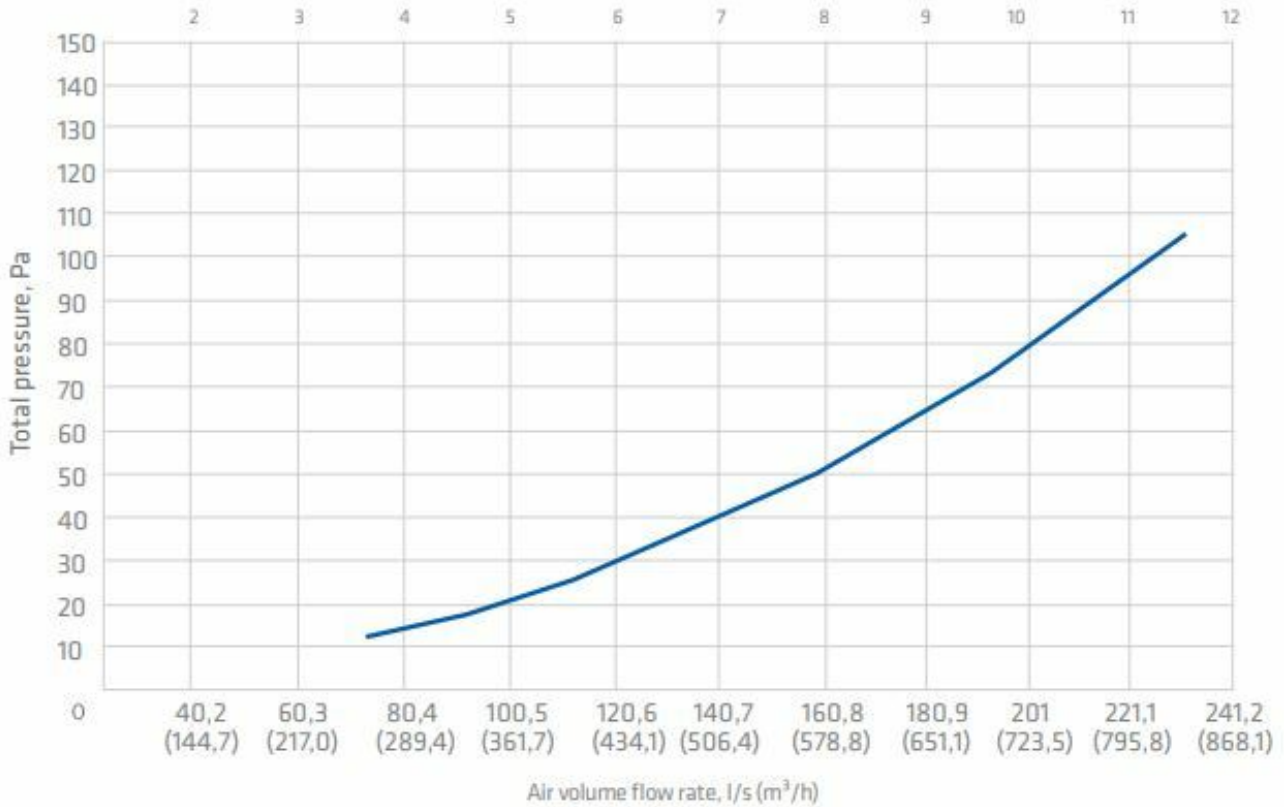

160P/IS/700 INTAKE -TULOPUTKI

Aerodynamic properties

EN 12238:2001 | ISO 5135:1997 | Air density: 1.20 kg/m³

Vilpe Oy Ab

Kauppatie 9, FI-65610 Mustasaari
Telephone +358 20 123 3200

12.05.2024

Sales & Technical Support | FI +358 20 123 3233 | EN +358 20 123 3222 | RU +358 20 123 3290 | SE +46 70 511 2020 | PL +48 71 740 2623
myynti@sktuote.fi | sales@sktuote.fi

FI: Pidätämme oikeuden muutoksiin ilman ennakoilmoitusta.
SE: Vi reserverar oss för eventuella ändringar och fel i produktinformationen.
EN: We reserve the right to change these terms and conditions at any time.

RU: Мы оставляем за собой право на внесение изменений без предварительного уведомления.
PL: Zachowujemy prawo do zmian bez wcześniejszej informacji.
DE: Technische Änderungen behalten wir uns ohne vorherige Ankündigung vor.