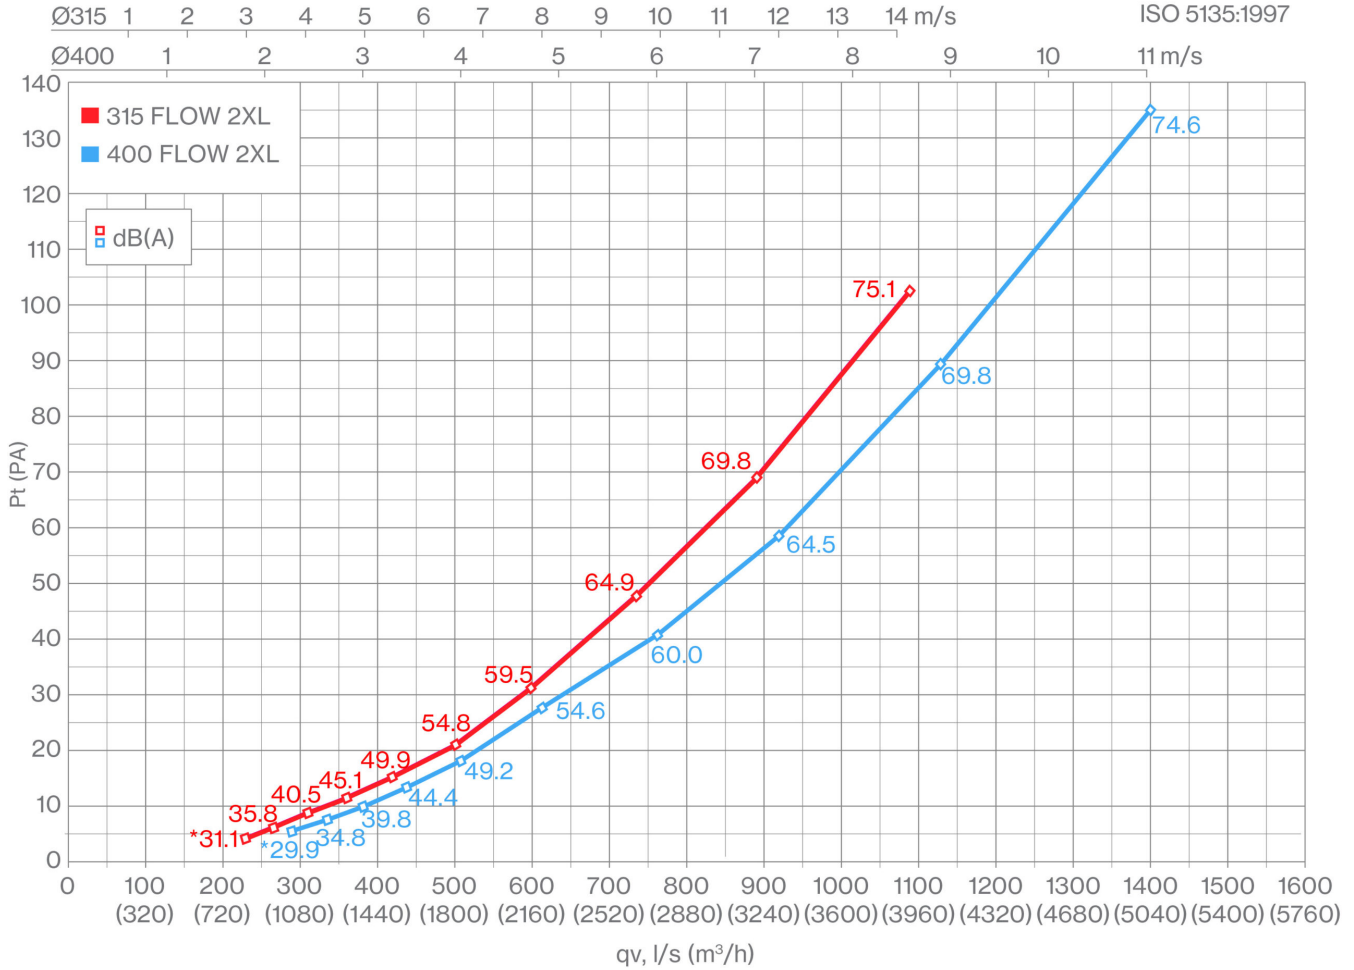

315S FLOW ULOSPUH.HAJOTIN

Exhaust performance, l/s (m³/h)

EN 12238:2001
ISO 5135:1997

Vilpe Oy Ab

Kauppatie 9, FI-65610 Mustasaari
Telephone +358 20 123 3200

28.04.2024

Sales & Technical Support | FI +358 20 123 3233 | EN +358 20 123 3222 | RU +358 20 123 3290 | SE +46 70 511 2020 | PL +48 71 740 2623
myynti@sktuote.fi | sales@sktuote.fi

FI: Pidätämme oikeuden muutoksiin ilman ennakkoilmoitusta.
SE: Vi reserverar oss för eventuella ändringar och fel i produktinformationen.
EN: We reserve the right to change these terms and conditions at any time.

RU: Мы оставляем за собой право на внесение изменений без предварительного уведомления.
PL: Zachowujemy prawo do zmian bez wcześniejszej informacji.
DE: Technische Änderungen behalten wir uns ohne vorherige Ankündigung vor.