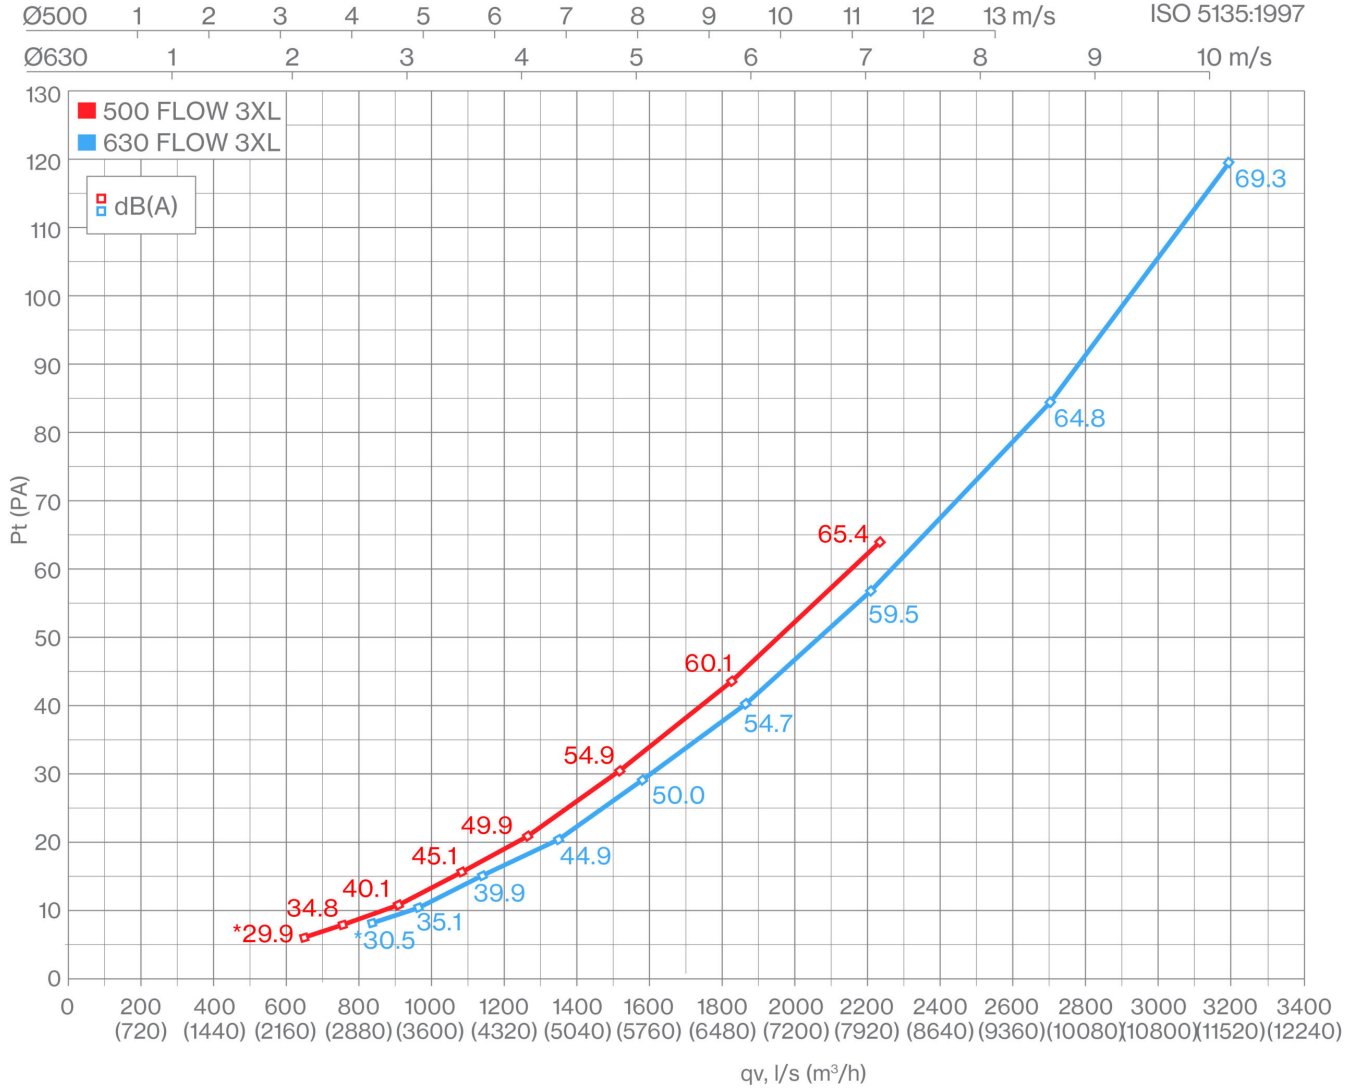

500S FLOW ULOSPUH.HAJOTIN

Exhaust performance, l/s (m³/h)

EN 12238:2001
ISO 5135:1997

Vilpe Oy Ab

Kauppatie 9, FI-65610 Mustasaari
Telephone +358 20 123 3200

28.04.2024

Sales & Technical Support | FI +358 20 123 3233 | EN +358 20 123 3222 | RU +358 20 123 3290 | SE +46 70 511 2020 | PL +48 71 740 2623
myynti@sktuote.fi | sales@sktuote.fi

FI: Pidätämme oikeuden muutoksiin ilman ennakkoilmoitusta.
SE: Vi reserverar oss för eventuella ändringar och fel i produktinformationen.
EN: We reserve the right to change these terms and conditions at any time.

RU: Мы оставляем за собой право на внесение изменений без предварительного уведомления.
PL: Zachowujemy prawo do zmian bez wcześniejszej informacji.
DE: Technische Änderungen behalten wir uns ohne vorherige Ankündigung vor.