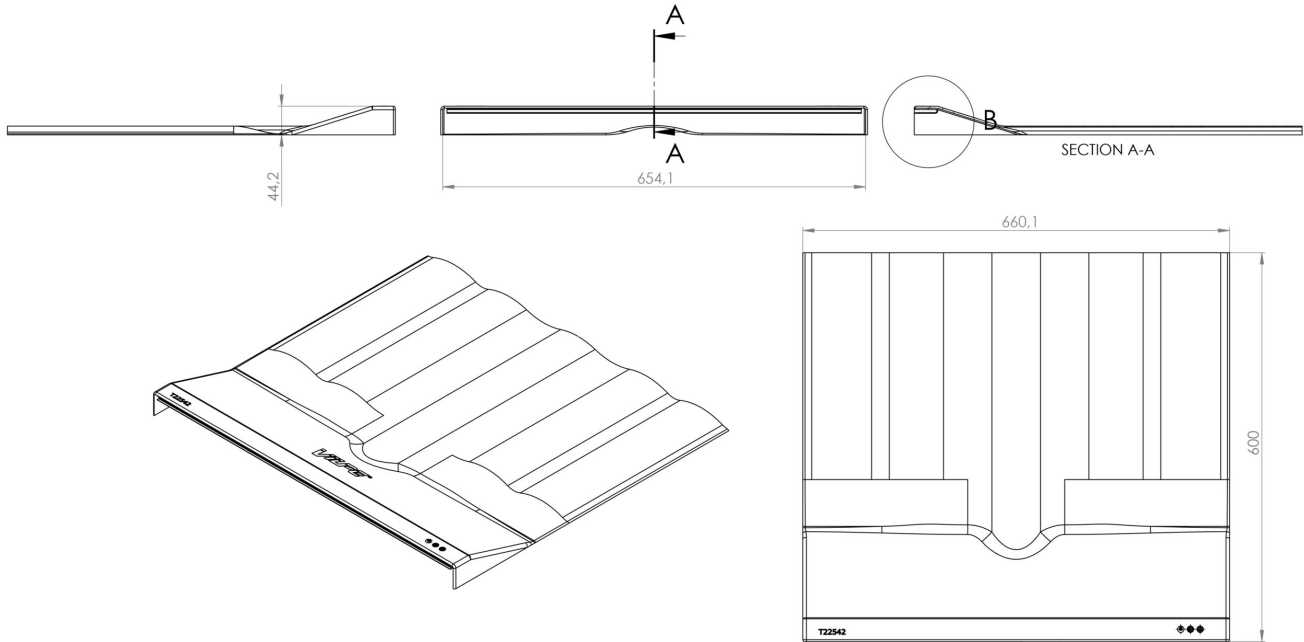

EPDM TILE ADAPTOR

Copyright © 2017 SK Tuote Oy. All rights reserved.

Vilpe Oy Ab

Kauppatie 9, FI-65610 Mustasaari
Telephone +358 20 123 3200

11.11.2024

Sales & Technical Support | FI +358 20 123 3233 | EN +358 20 123 3222 | RU +358 20 123 3290 | SE +46 70 511 2020 | PL +48 71 740 2623
myynti@sktuote.fi | sales@sktuote.fi

FI: Pidätämme oikeuden muutoksiin ilman ennakoilmoitusta.
SE: Vi reserverar oss för eventuella ändringar och fel i produktinformationen.
EN: We reserve the right to change these terms and conditions at any time.

RU: Мы оставляем за собой право на внесение изменений без предварительного уведомления.
PL: Zachowujemy prawo do zmian bez wcześniejszej informacji.
DE: Technische Änderungen behalten wir uns ohne vorherige Ankündigung vor.