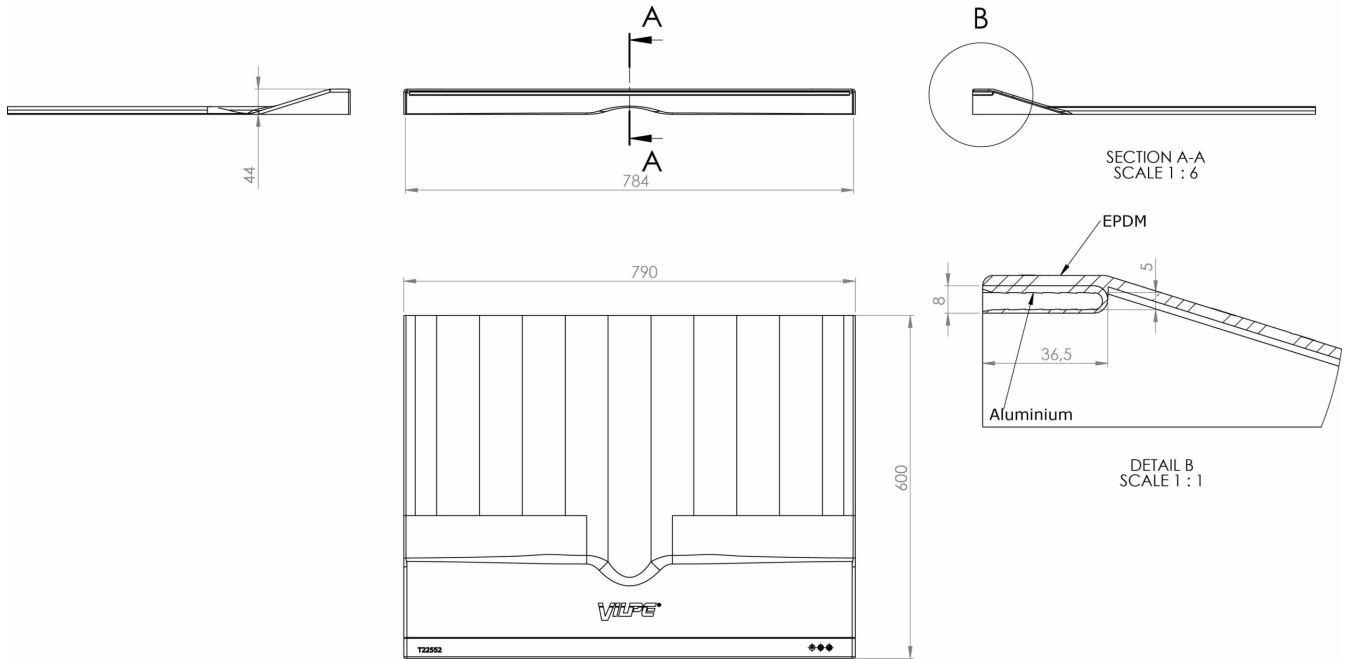

EPDM TILE ADAPTOR

No. 2

Copyright © 2017 SK Tuote Oy. All rights reserved. 1 (1)

Vilpe Oy Ab

Kauppatie 9, FI-65610 Mustasaari
Telephone +358 20 123 3200

11.11.2024

Sales & Technical Support | FI +358 20 123 3233 | EN +358 20 123 3222 | RU +358 20 123 3290 | SE +46 70 511 2020 | PL +48 71 740 2623
myynti@sktuote.fi | sales@sktuote.fi

FI: Pidätämme oikeuden muutoksiin ilman ennakoilmoitusta.
SE: Vi reserverar oss för eventuella ändringar och fel i produktinformationen.
EN: We reserve the right to change these terms and conditions at any time.

RU: Мы оставляем за собой право на внесение изменений без предварительного уведомления.
PL: Zachowujemy prawo do zmian bez wcześniejszej informacji.
DE: Technische Änderungen behalten wir uns ohne vorherige Ankündigung vor.